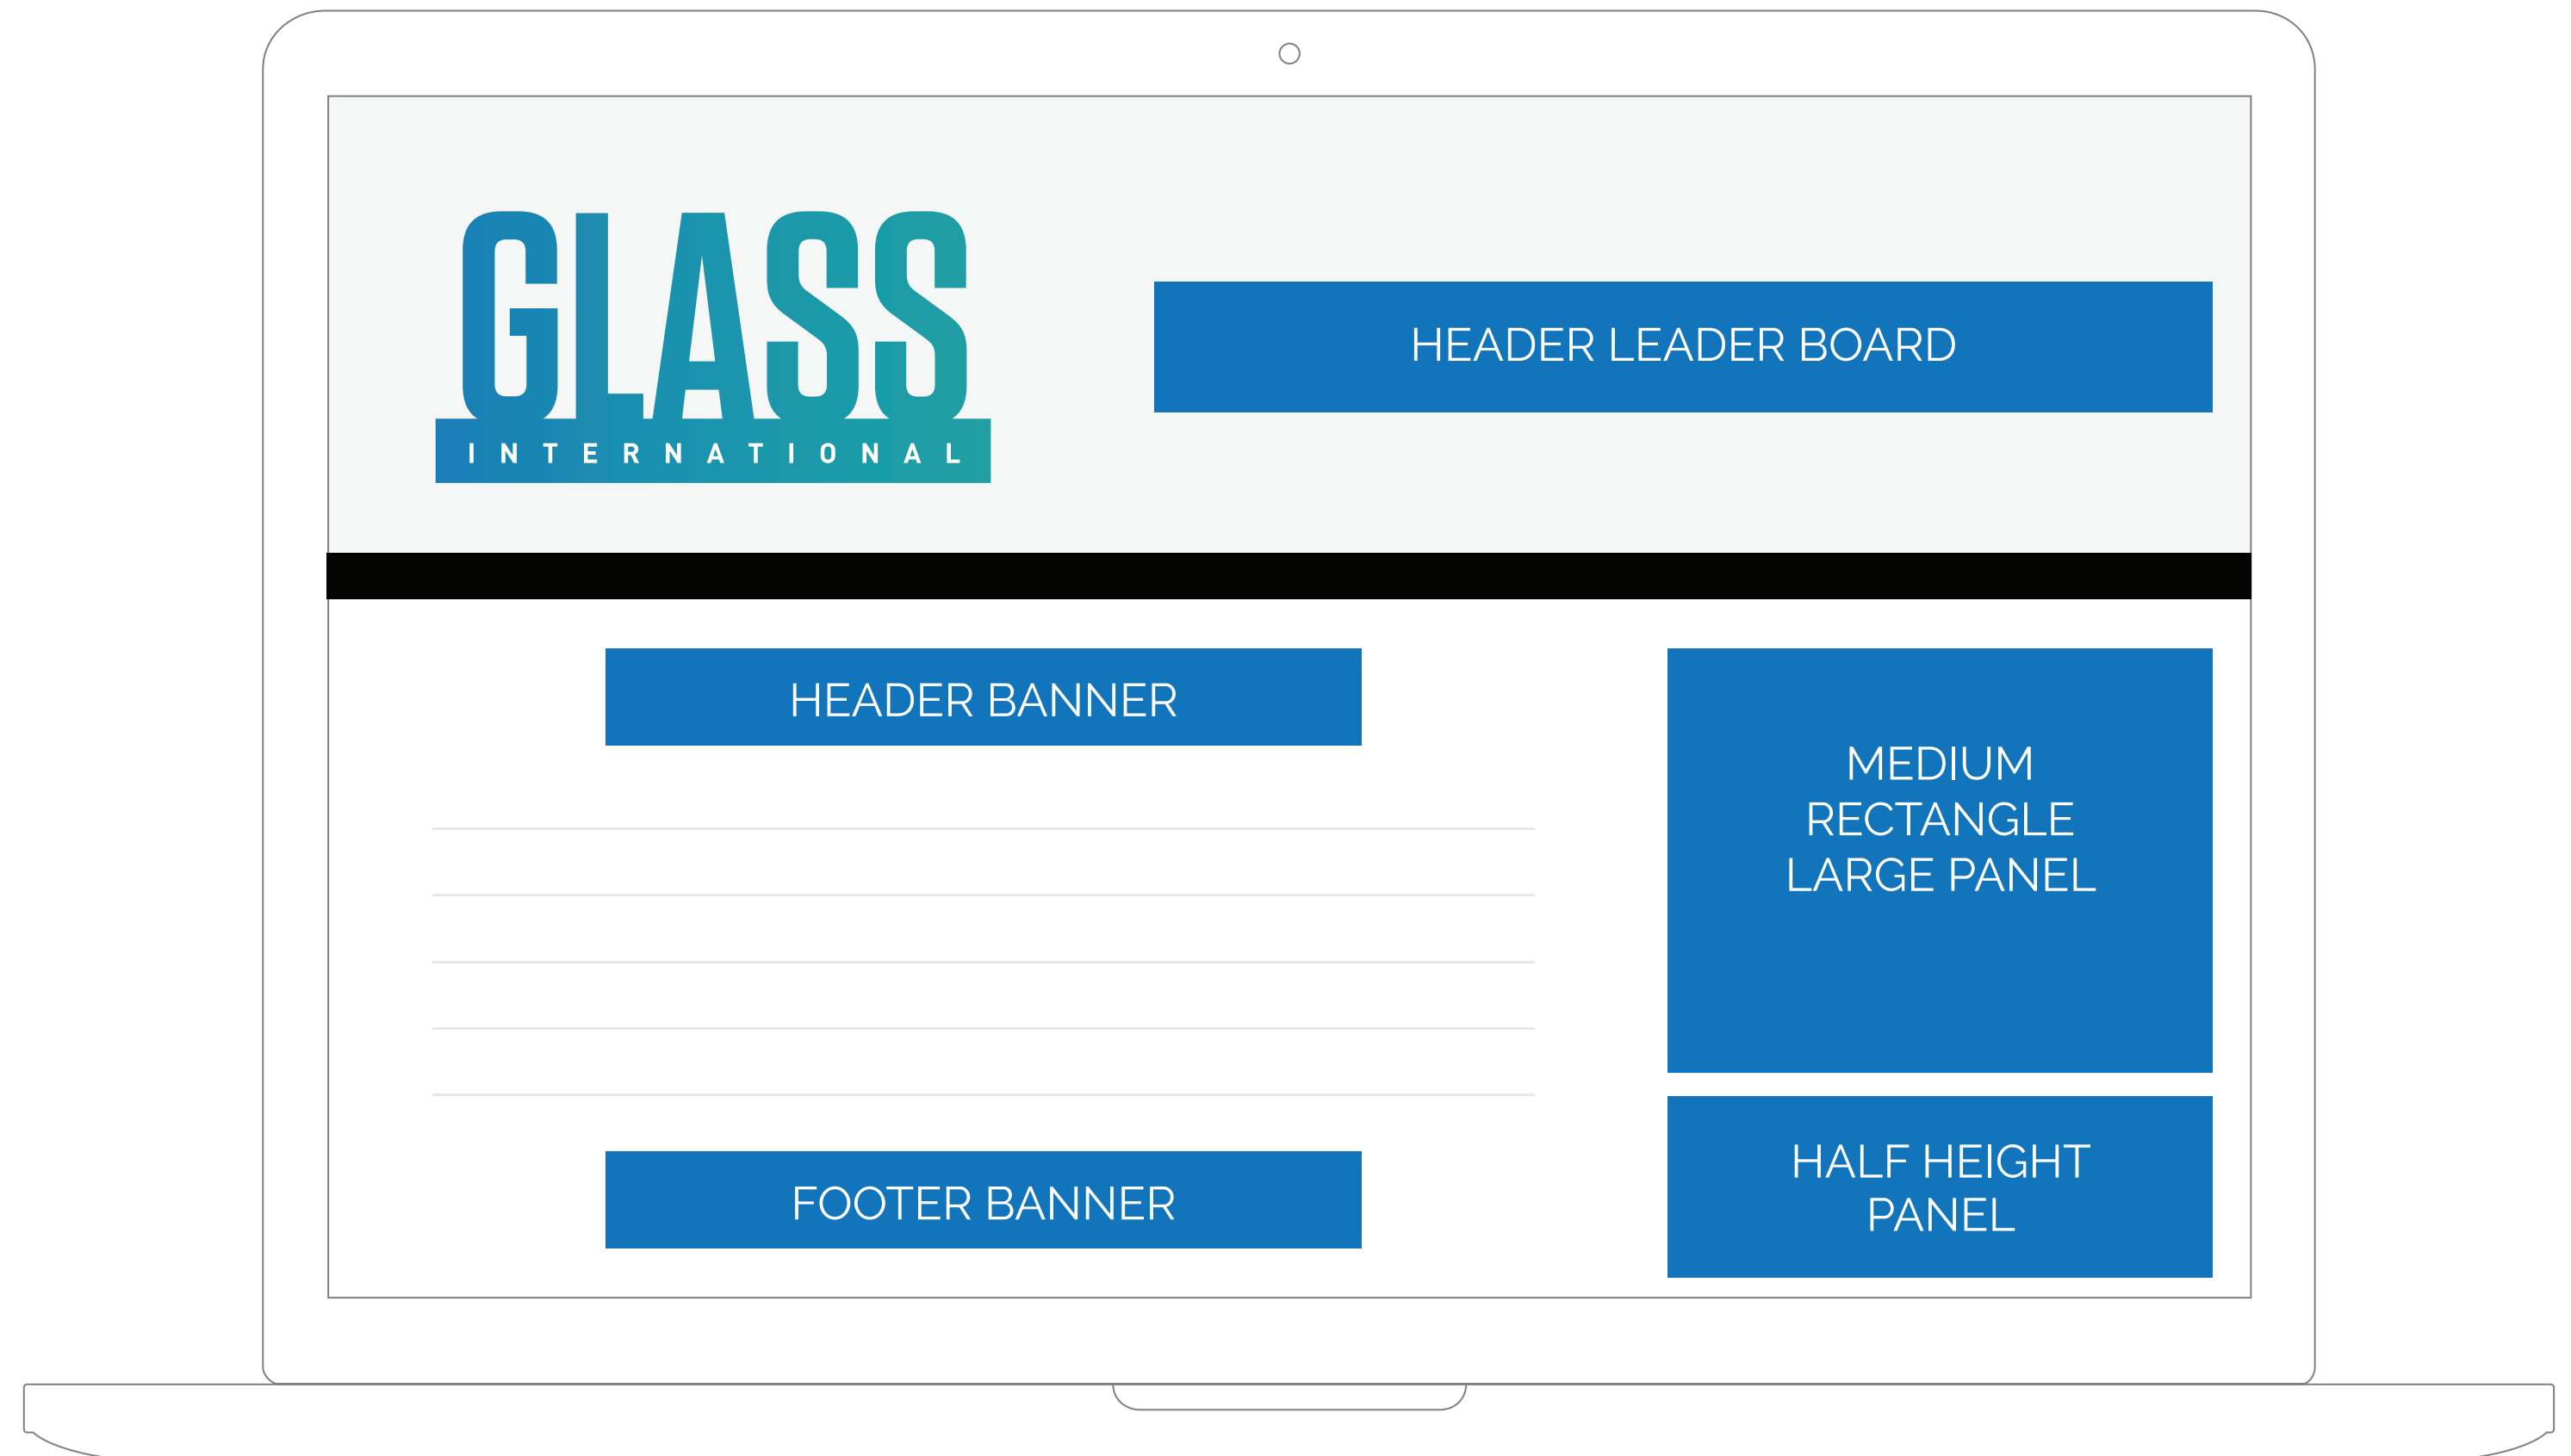

HEADER/FOOTER BANNER

*Position: Header above the main information section of the page/
Footer below the main information section of the page*

Size: **468 x 60 Pixels** | DPI: **72dpi** | Max Filesize: **100KB**

MEDIUM RECTANGLE LARGE PANEL

Position: Right hand side of page

Size: **450 x 300 Pixels** | DPI: **72dpi** | Max Filesize: **120KB**

MEDIUM RECTANGLE HALF HEIGHT PANEL

Position: Right hand side of page

Size: **450 x 150 Pixels** | DPI: **72dpi** | Max Filesize: **60KB**

PRINT ADVERTISING SPECIFICATIONS

DOUBLE-PAGE SPREAD

Bleed 426 mm (w) x 303 mm (h)
Trim 420 mm (w) x 297 mm (h)
Type area 394 mm (w) x 265 mm (h)

FULL PAGE

Bleed 216 mm (w) x 303 mm (h)
Trim 210 mm (w) x 297 mm (h)
Type area 185 mm (w) x 265 mm (h)